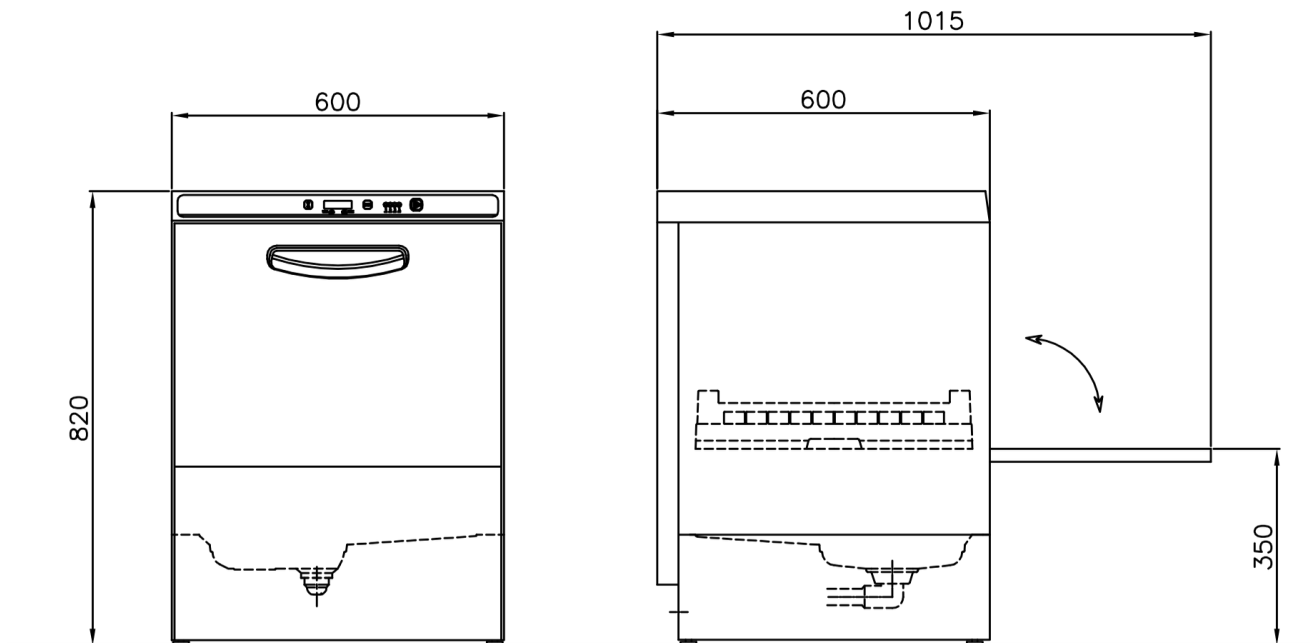

LAVABICCHIERI, LAVAPIATTI E
LAVABOTTIGLIE

Glasswashers, dishwashers and bottle washer
Gläser- Geschirrspülmaschinen und Flaschen
Lave-verres, lave-assiette et lave-bouteilles
Lavavasos, lavaplatos y lava botellas

CE 60 TWIN

The indicated values may vary depending on installation conditions and the load used.
Hoonved ALI Group Srl reserves the right to modify machine and accessory data without prior
notice.