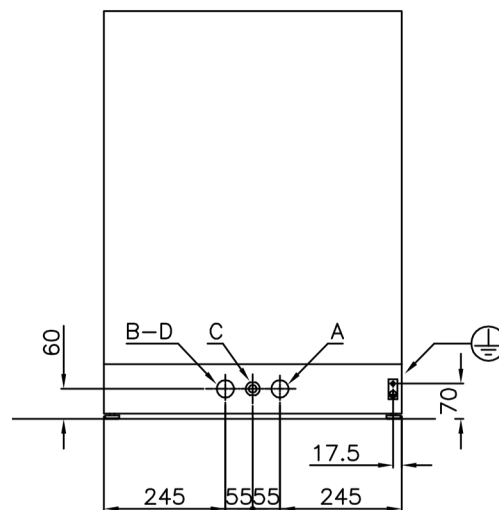

LAVABICCHIERI, LAVAPIATTI E
LAVABOTTIGLIE

Glasswashers, dishwashers and bottle washer
Gläser- Geschirrspülmaschinen und Flaschen
Lave-verres, lave-assiette et lave-bouteilles
Lavavasos, lavaplatos y lava botellas

CE 60 TWIN

The indicated values may vary depending on installation conditions and the load used.
Hoonved ALI Group Srl reserves the right to modify machine and accessory data without prior
notice.